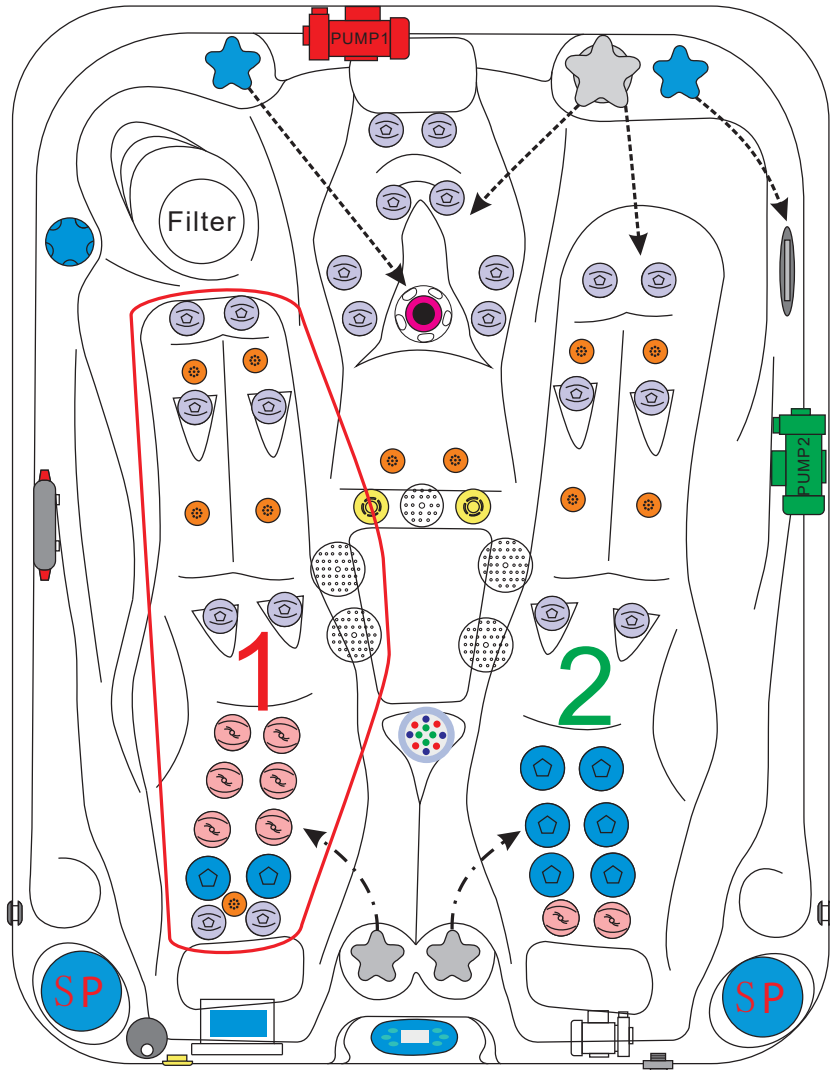

SOULMATE

PASSION SPAS SIGNATURE COLLECTION

passion
spas | love your senses

SPECIFICATIONS/GENERAL

Dimensions L x W x H.....	213 x 165 x 81 cm
Number of Seats.....	1
Number of Loungers.....	2
Capacity in Liter.....	870
Dry Weight in kg.....	240
Full Weight in kg.....	1110
Shell Material.....	Aristech® Acrylic with Vinylester and Polyester
Synthetic Maintenance Free Cabinet.....	Standard
Removable Side Panels.....	4
Cabinet Material.....	Synthetic
Durable Support System.....	Synthetic
Everlast™ Full Floor Support Material.....	Polyester
High Density Urethane Insulation.....	Standard
Cupholders.....	2

WATER SYSTEM

Total jets.....	52
Water Jets, Stainless Steel.....	42
Air Injector Jets.....	10
Air Control Valve.....	4
Filters / Surface.....	(1) 50 Square Feet
Top Access Skim Filter.....	High-Volume Vortex Skimmer
Floor Drain.....	1
External Drain.....	1
Hi Flow Suctions.....	4
Water Diverter Valve.....	1
6" Aqua Rolling Massage Jet.....	1
5" Massage Jets, Directional, Rotational and Pulsational.....	8
3" Rotational Jets.....	8
2" Directional Jets.....	24
Ozone Jets.....	2

PUMP INFORMATION

Massage Pump 1: LX LP300.....	2,2 kW
Massage Pump 2: LX LP300.....	2,2 kW
Filtration Pump: LX WTC50M.....	250 W
Air Pump: LX AP300.....	300 W

ELECTRICAL SYSTEM

Voltage.....	230/380 V
Amperage.....	230V-20A/380V-16A
Full Flow Electric Heater.....	3 kW
Control System.....	Balboa BP600
Light (18 x Multi Color LED).....	Standard
Electronic Topside Control.....	Balboa TP600

passion
spas | love your senses

SOULMATE

PASSION SPAS SIGNATURE COLLECTION

POWER SUPPLY
1x 20A/230V or
1x 16A/380V

Clusterjet 150293 24pcs

Mini Jet 150126 8pcs

Power Jet 150155 8pcs

Swim Jet 150202 1pc