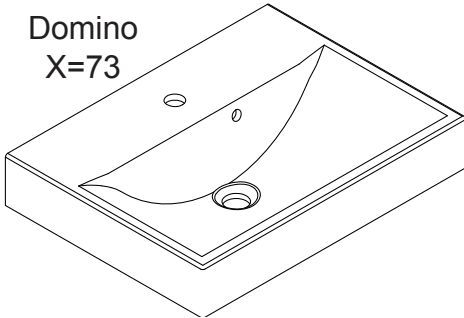

195000000

4x

3,5-20SU

4x

190040610

Menuet
X=76

Andante / Azure
X=78

Domino
X=73